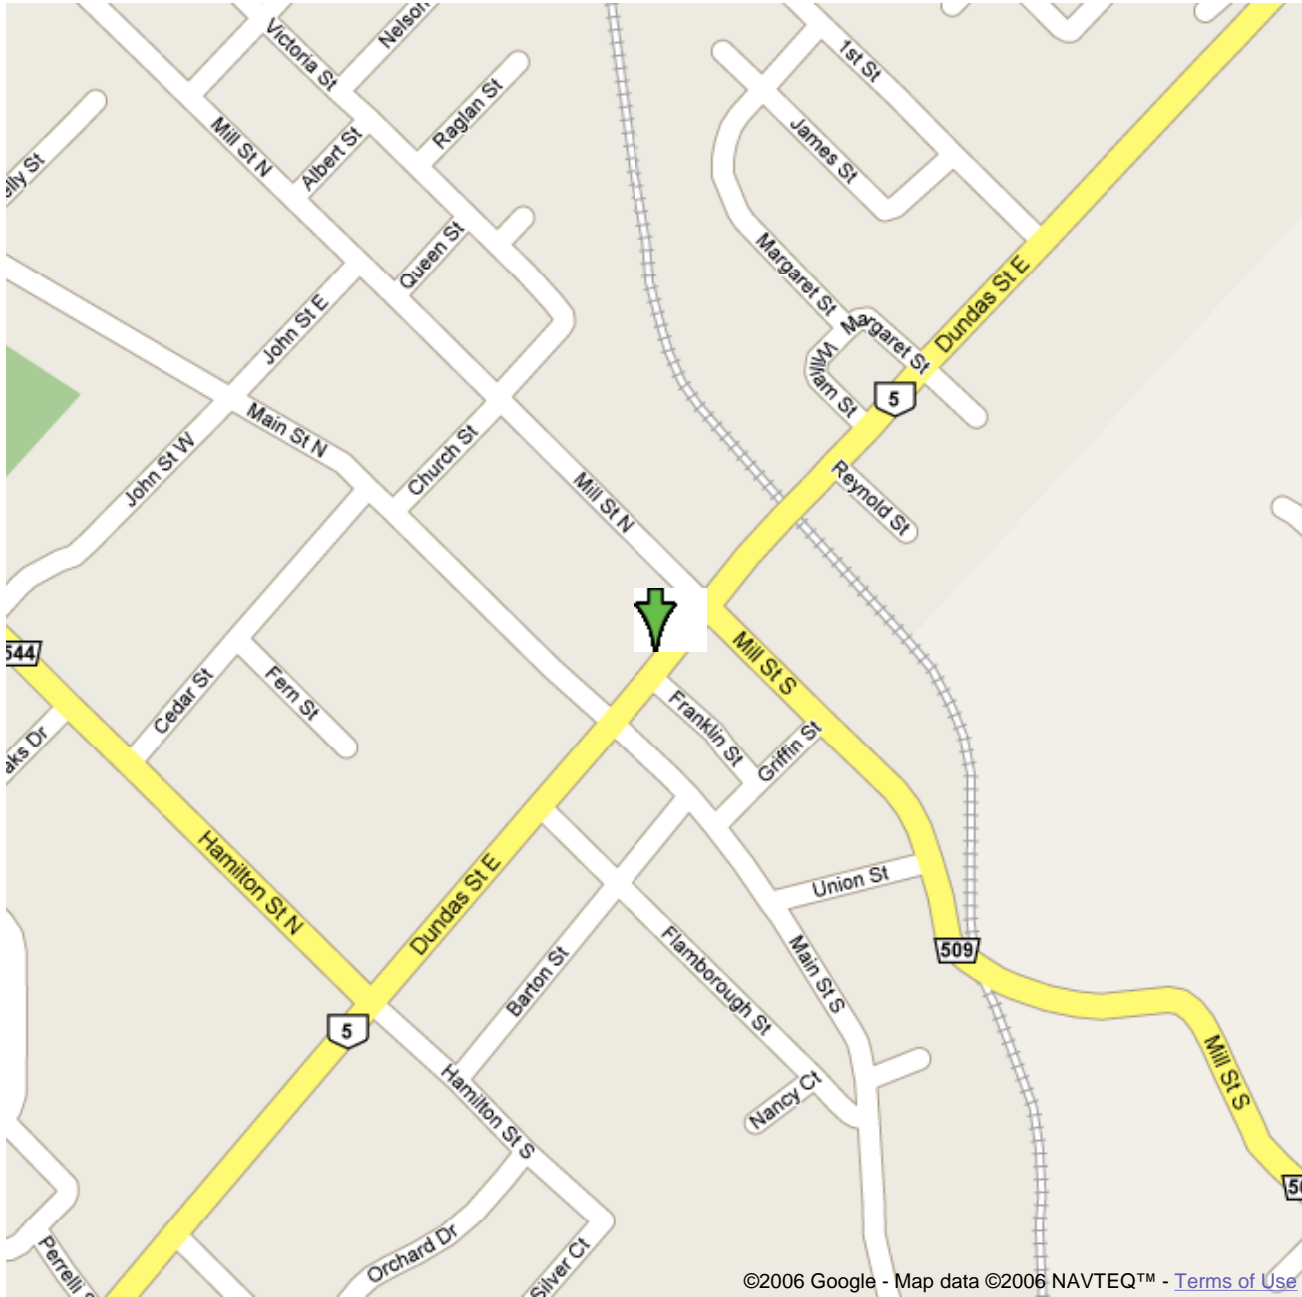

Address **317 Dundas St E**
Waterdown, ON

Notes Rotary Haunted House
Waterdown Memorial Hall

©2006 Google - Map data ©2006 NAVTEQ™ - [Terms of Use](#)